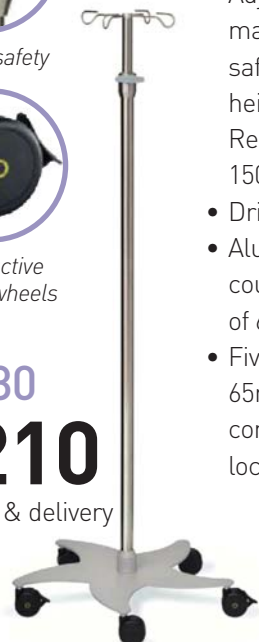

IV Stand for extra weight

- Stainless steel structure
- Tube diameter 33 / 25mm
- Four hooks. Capacity: 5kg bottle / hook
- Adjustable in height manually by screw safety – Regulating range: 1500-2300mm
- Soft drop system
- Aluminium counterweight base of 640mm
- Five rolling wheels of 65mm, two of them conductive and lockable

22300

£198

exc VAT & delivery

22300	64	64	150-230	8
				0.28

22327 / 22330

IV Pole for extra weight

- Stainless steel structure
- Tube diameter 33 / 25mm
- Four hooks. Capacity: 2kg bottle / hook
- Adjustable in height manually by screw safety – Regulating range: 1400-2300mm
- Steel epoxy coating base of 570mm
- Five rolling wheels of 65mm, two of them conductive and lockable

22327

£204

exc VAT & delivery

Screw safety

Conductive rolling wheels

22330

£210

exc VAT & delivery

22327	57	57	140-230	9
22330	57	57	140-230	9
				0.28

22306 / 22309

IV Stand for extra weight

- Stainless steel structure
- Tube diameter 25 / 18mm
- Four hooks. Capacity: 2kg bottle / hook
- Adjustable in height manually by screw safety or telescopic height button – Regulating range: 1500-2200mm
- Drip glass
- Aluminium counterweight base of 640mm
- Five rolling wheels of 65mm, two of them conductive and lockable