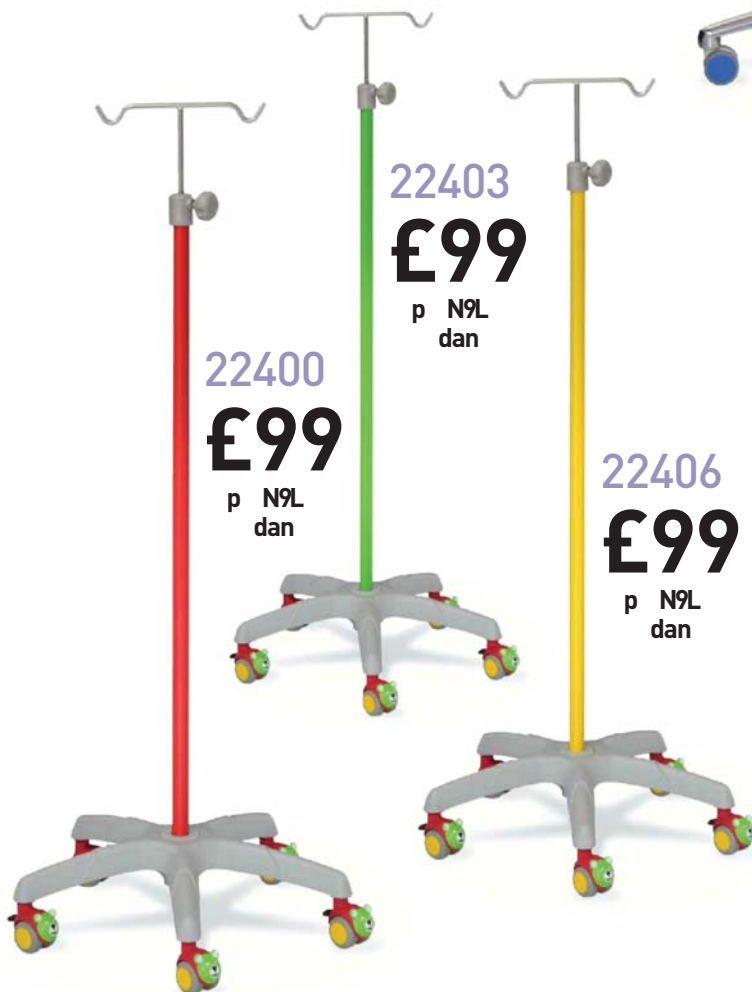

22336

£153

p N9L dan

Single hand height adjustment

22400

£99

p N9L dan

22403

22400	-	-)*- *)	{ + {&*0
22403	-	-)*- *)	{ + {&*0
22406	-	-)*- *)	{ + {&*0

DRIP STANDS

22312

IV Stand for extra weight

- Stainless steel structure
- Tube diameter 33 / 25mm
- Line of six hooks. Capacity: 5kg bottle / hook
- Adjustable in height manually by screw safety – Regulating range: 1500-2300mm
- Soft drop system
- Aluminium counterweight base of 680mm
- Five rolling wheels of 65mm, two of them conductive and lockable

IV Stand for extra weight

- Stainless steel structure
- Tube diameter 33 / 25mm
- Four hooks. Capacity: 5kg bottle / hook
- Adjustable in height manually by screw safety – Regulating range: 1500-2300mm
- Soft drop system
- Aluminium counterweight base of 640mm
- Five rolling wheels of 65mm, two of them conductive and lockable

22300

£198

exc VAT & delivery

22300	64	64	150-230	8
				0.28

22327 / 22330

IV Pole for extra weight

- Stainless steel structure
- Tube diameter 33 / 25mm
- Four hooks. Capacity: 2kg bottle / hook
- Adjustable in height manually by screw safety – Regulating range: 1400-2300mm
- Steel epoxy coating base of 570mm
- Five rolling wheels of 65mm, two of them conductive and lockable