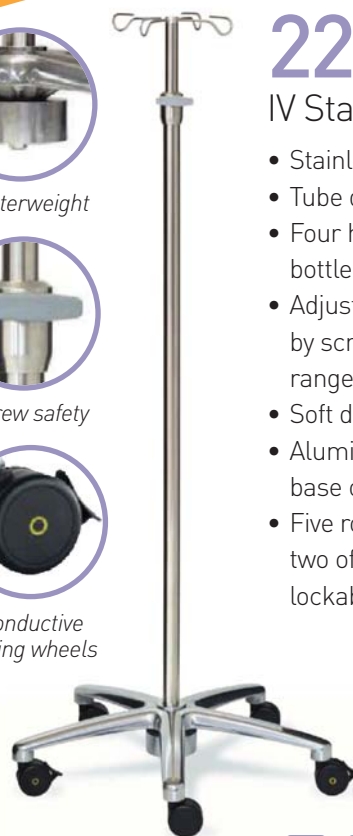

22400	-	-)*- *)	{ + {&*0
22403	-	-)*- *)	{ + {&*0
22406	-	-)*- *)	{ + {&*0

DRIP STANDS

22312

IV Stand for extra weight

- Stainless steel structure
- Tube diameter 33 / 25mm
- Line of six hooks. Capacity: 5kg bottle / hook
- Adjustable in height manually by screw safety – Regulating range: 1500-2300mm
- Soft drop system
- Aluminium counterweight base of 680mm
- Five rolling wheels of 65mm, two of them conductive and lockable

22312

£236

exc VAT & delivery

22312	68	68	150-230	9
				0.28

Counterweight

Screw safety

Conductive rolling wheels

22300

IV Stand for extra weight

- Stainless steel structure
- Tube diameter 33 / 25mm
- Four hooks. Capacity: 5kg bottle / hook
- Adjustable in height manually by screw safety – Regulating range: 1500-2300mm
- Soft drop system
- Aluminium counterweight base of 640mm
- Five rolling wheels of 65mm, two of them conductive and lockable

22300

£198

exc VAT & delivery

22300	64	64	150-230	8
				0.28

22327 / 22330

IV Pole for extra weight

- Stainless steel structure
- Tube diameter 33 / 25mm
- Four hooks. Capacity: 2kg bottle / hook
- Adjustable in height manually by screw safety – Regulating range: 1400-2300mm
- Steel epoxy coating base of 570mm
- Five rolling wheels of 65mm, two of them conductive and lockable