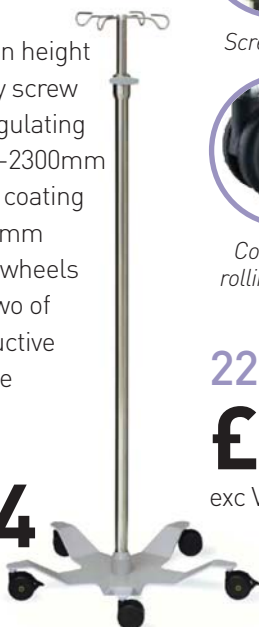

22330

£210

exc VAT & delivery