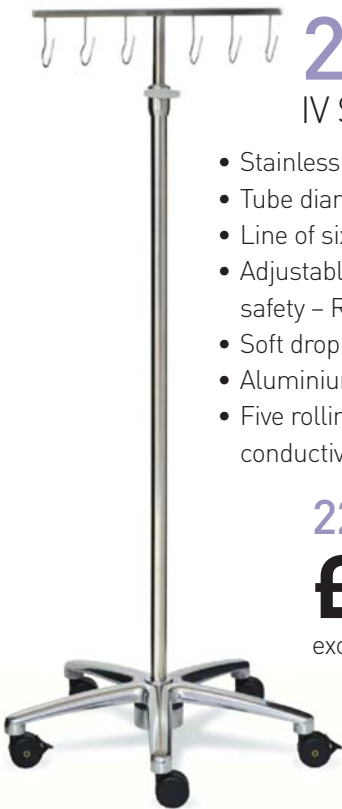

DRIP STANDS

22312

IV Stand for extra weight

- Stainless steel structure
- Tube diameter 33 / 25mm
- Line of six hooks. Capacity: 5kg bottle / hook
- Adjustable in height manually by screw safety – Regulating range: 1500-2300mm
- Soft drop system
- Aluminium counterweight base of 680mm
- Five rolling wheels of 65mm, two of them conductive and lockable

22312

£236

exc VAT & delivery