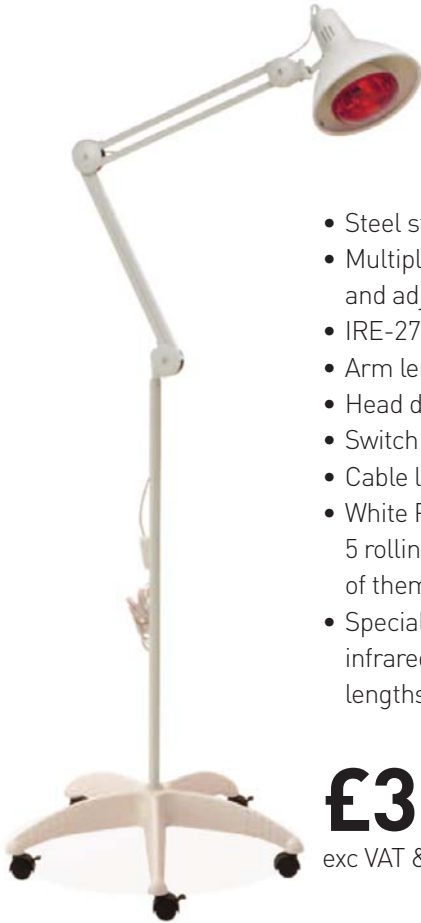

INFRARED LIGHTS

20121

Infrared lamp

- Steel structure with epoxy coating
- Multiple positioning focus and adjustable in height
- IRE-27 light source
- Arm length: 50+55cm
- Head diameter: 21cm
- Switch located on the cable
- Cable length: 150cm
- White PVC base of 65cm with 5 rolling wheels of 40mm, three of them with brakes
- Special light bulbs of 150w with infrared radiation reflect on a lengths wave of 0.76 to 1.4 micre

£355

exc VAT & delivery

20122

Special 150w

Infrared light bulb

£40

exc VAT & delivery

20122A

Special 250w

Infrared light bulb

£40

exc VAT & delivery

20121 65 65 125-190 12 0.55