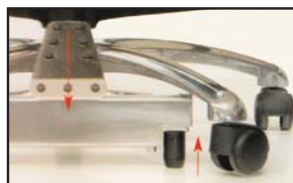

SEATING

Fixed base