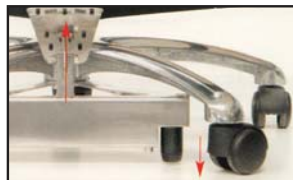

Rolling base