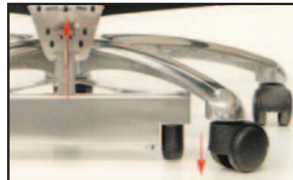

Rolling base