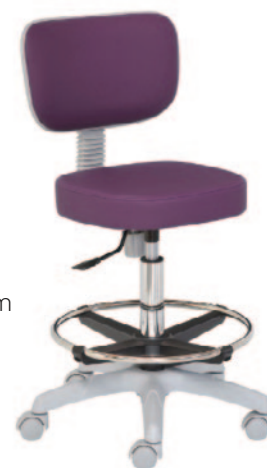

Upholstery Colours and Stool Base Options for the entire range of stools and chairs can be found on page 21 – except where indicated