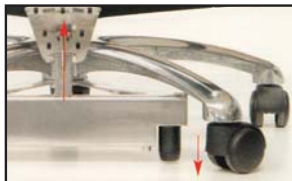

Rolling base