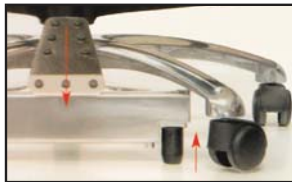

Fixed base

Surgeon stool

23200

- Ergonomic seat designed to inhibit onset of stiffness or fatigue
- Ergonomic backrest
- Height adjustable/rotatable armrests
- Tilt prevention
- Chromed steel structure
- Height adjustable, gas spring assisted
- Footrest ring
- 5-leg alloy base
- Fixed or rolling base

BLACK UPHOLSTERY ONLY

£2160

exc VAT & delivery

Triangle shaped stools

23140

Features

- Chromed steel support
- Height adjustable seat, gas/spring assisted
- Seating height adjusts between 54-74cm
- Adjustable backrest
- 5 leg aluminium base
- 5 castors
- Weight: 9kg
- Width: 50cm

£160

exc VAT & delivery

23143

Features

- Chromed steel support
- Height adjustable seat, gas/spring assisted
- Seating height adjusts between 54-74cm
- 5 leg aluminium base
- 5 castors
- Weight: 6kg
- Width: 50cm

£120

exc VAT & delivery

Upholstery Colours and Stool Base Options for the entire range of stools and chairs can be found on page 27 – except where indicated