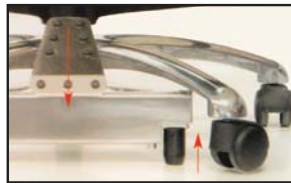

SEATING – SURGEON STOOLS

Fixed base