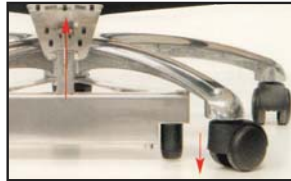

Rolling base