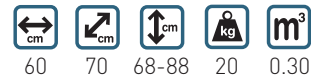

£1995

exc VAT & delivery