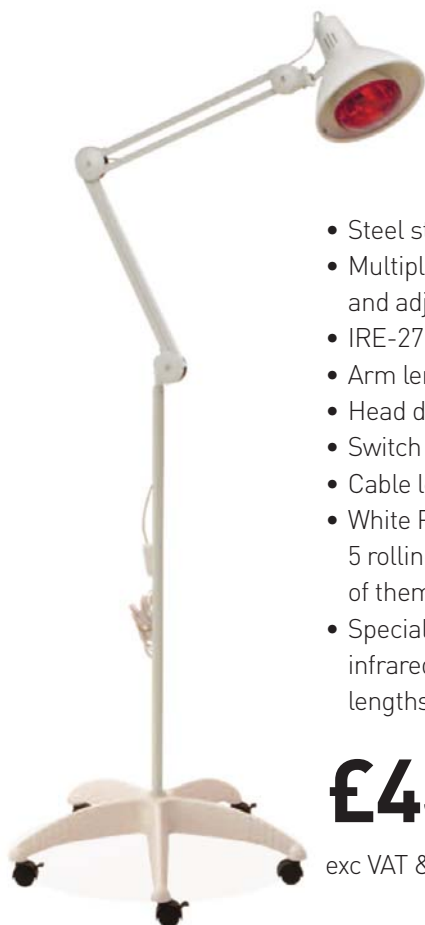

INFRARED LIGHTS

20121

Infrared lamp

- Steel structure with epoxy coating
- Multiple positioning focus and adjustable in height
- IRE-27 light source
- Arm length: 50+55cm
- Head diameter: 21cm
- Switch located on the cable
- Cable length: 150cm
- White PVC base of 65cm with 5 rolling wheels of 40mm, three of them with brakes
- Special light bulbs of 150w with infrared radiation reflect on a lengths wave of 0.76 to 1.4 micre

£430

exc VAT & delivery

20122

Special 150w
Infrared light bulb

£55

 exc VAT & delivery

20122A

Special 250w
Infrared light bulb

£55

 exc VAT & delivery

20121 65 65 125-190 12 0.55