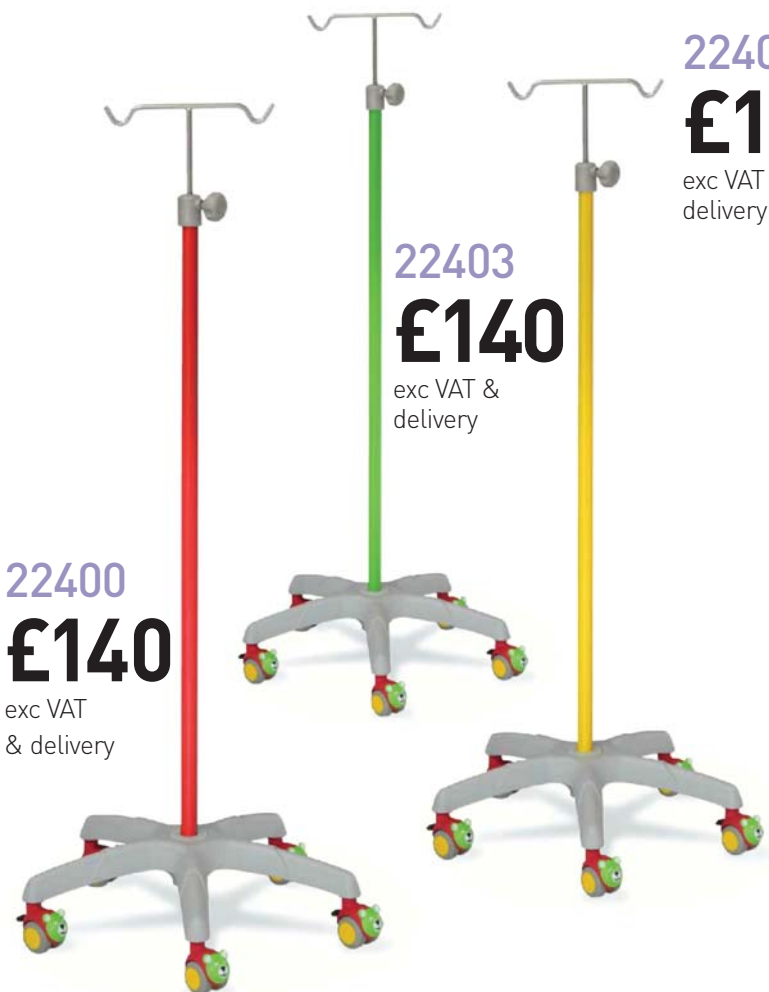

#### Paediatric IV stand

- Steel epoxy coating structure
- Tube diameter 25mm
- Rod diameter 10mm
- Two hooks. Capacity: 2kg bottle / hook
- Adjustable in height manually by screw safety – Regulating range: 1250-2100mm
- PVC base of 540mm
- Five rolling wheels of 50mm, two of them lockable

Screw safety

2 Stainless steel hooks

Bear wheels

22400	54	54	125-210	3	0.28
22403	54	54	125-210	3	0.28
22406	54	54	125-210	3	0.28

22400

**£140**

exc VAT & delivery

22403

**£140**

exc VAT & delivery

22406

**£140**

exc VAT & delivery

# DRIP STANDS