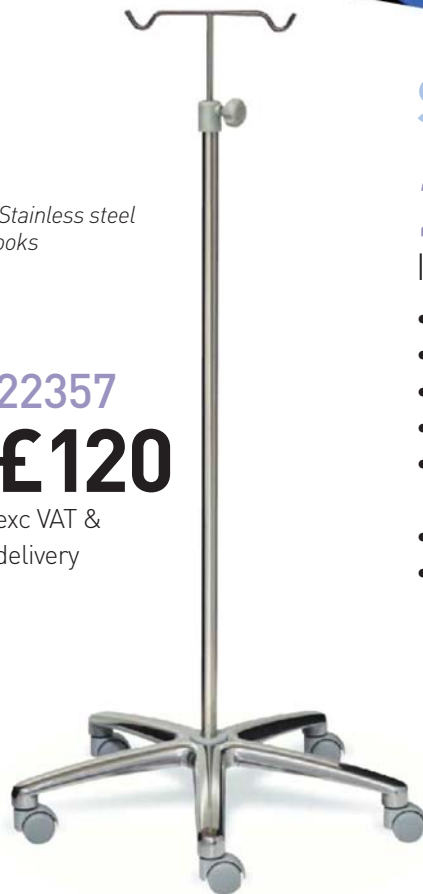

22357
£120
exc VAT & delivery

STAINLESS STEEL

22354 / 22357

IV Stand for general medicine

- Stainless steel structure
- Tube diameter 25mm
- Rod diameter 10mm
- Two hooks. Capacity: 2kg bottle / hook
- Adjustable in height manually by screw safety – Regulating range: 1250-2100mm
- Aluminium base of 490 or 640mm
- Five rolling wheels of 50mm

22354	49	49	125-210	3	0.28
22357	64	64	125-210	4	0.28