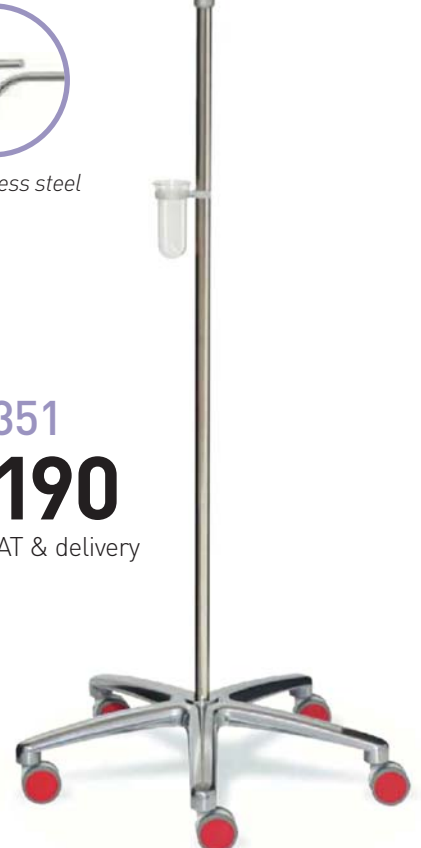

Single hand height adjustment

22348 / 22351

IV Stand for general medicine

- Stainless steel structure
- Tube diameter 25 / 18mm
- Four hooks. Capacity: 2kg bottle / hook
- Adjustable in height manually by screw safety –
  Regulating range: 1300-2100mm
  or telescopic height button –
  Regulating range: 1550-2200mm
- Drip glass
- Aluminium base 640mm
- Five rolling wheels of 65mm

22348
£190

exc VAT & delivery

22351
£190

exc VAT & delivery