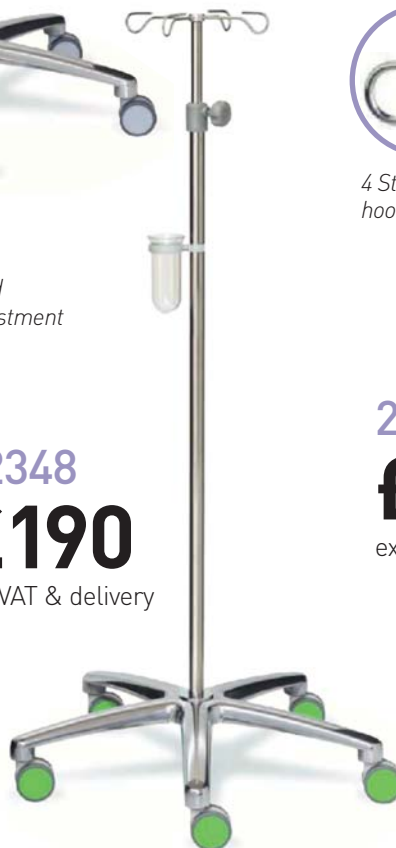

Single hand height adjustment

22348 / 22351

IV Stand for general medicine

- Stainless steel structure
- Tube diameter 25 / 18mm
- Four hooks. Capacity: 2kg bottle / hook
- Adjustable in height manually by screw safety –
  Regulating range: 1300-2100mm
  or telescopic height button –
  Regulating range: 1550-2200mm
- Drip glass
- Aluminium base 640mm
- Five rolling wheels of 65mm

22348
£190

exc VAT & delivery

22351
£190

exc VAT & delivery