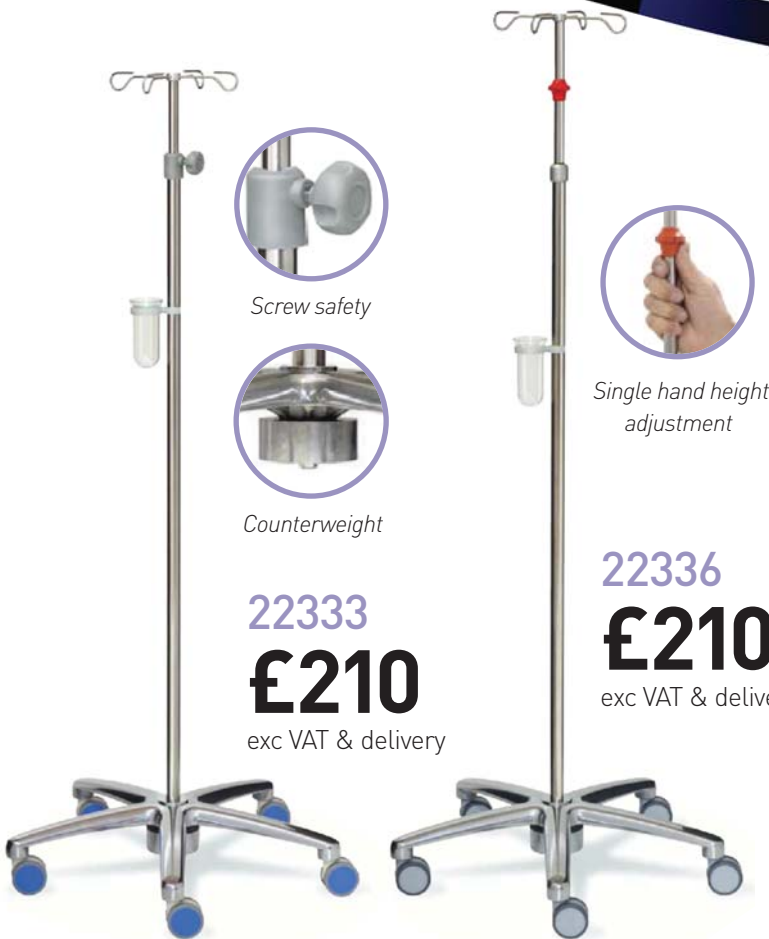

### IV Stand for general medicine

- Stainless steel structure
- Tube diameter 25 / 18mm
- Four hooks. Capacity: 2kg bottle / hook
- Adjustable in height manually by screw safety –  
Regulating range: 1300-2100mm  
or telescopic height button –  
Regulating range: 1550-2200mm
- Drip glass
- Aluminium base 640mm
- Five rolling wheels of 65mm

# DRIP STANDS

### Heavy Gauge IV stands

- Stainless steel structure
- Tube diameter 25 / 18mm
- Four hooks. Capacity: 2kg bottle / hook
- Adjustable in height manually by screw safety or telescopic height button –  
Regulating range: 1500-2300mm
- Drip glass
- Aluminium counterweight base of 640mm
- Five rolling wheels of 65mm

#### COLOURS

**Important:** Finishing in **GREY** colour will be applied if not specified otherwise

22333	64	64	150-230	7	0.28
22336	64	64	150-230	7	0.28

Screw safety

Counterweight

Single hand height adjustment